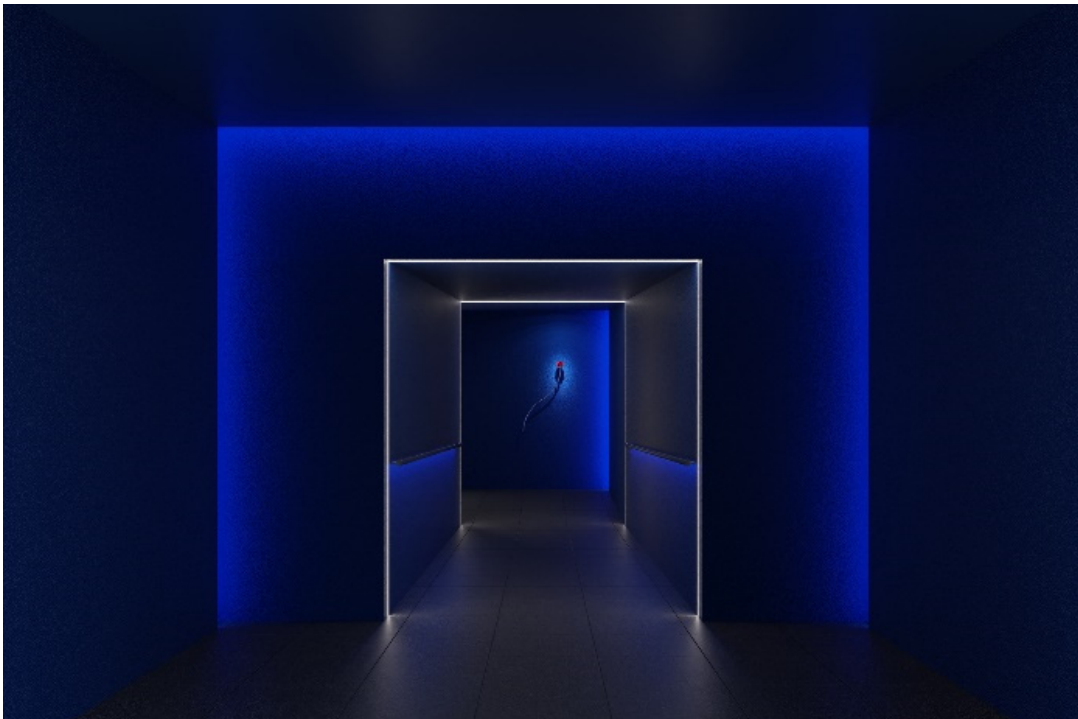

**Grand Opening of HOTEL IL PALAZZO on October 1, 2023
~ Ichigo's Re-Design Value-Add Project ~**

Ichigo is a Japanese sustainable infrastructure company dedicated to making the world more sustainable. OneFive Hotels Inc., Ichigo's wholly-owned subsidiary, launched the Re-Design value-add project in January 2022 to renovate Ichigo-owned Hotel Il Palazzo in Fukuoka City, and is opening the hotel on October 1, 2023.