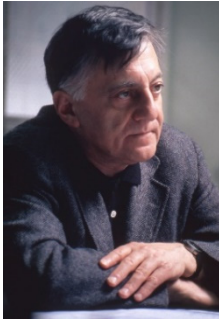

Aldo Rossi (1931 – 1997)

An Italian architect and theorist who left a significant impact on architecture and urban design, and was a leading architect on postmodern theory.

Notable works include a cemetery in Modena, Italy, Carlo Felice Theater in Italy, and the Bonnefanten Museum in the Netherlands. Rossi was involved in a significant number of large-scale projects and won numerous competitions and awards.