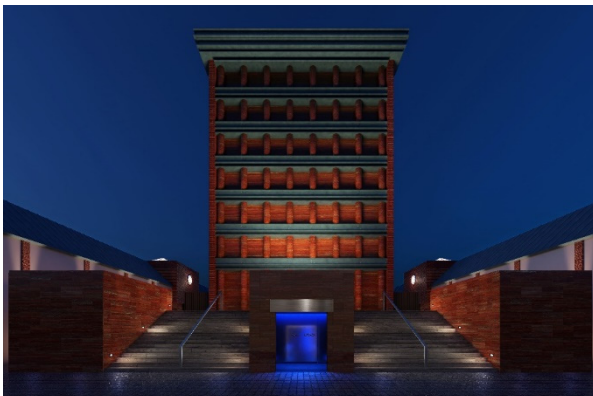

Shigeru Uchida (1943 – 2016)

An internationally acclaimed Japanese designer who was constantly setting new trends via his lectures, judging competitions, exhibits, and international design direction.

Notable works include Yohji Yamamoto’s boutique, the Kobe Fashion Museum, the Ji-an So-an Gyo-an tea room, and The Gate Hotel Kaminarimon. His works are part of the permanent collections at the Metropolitan Museum and M+ Museum.

Re-Design Project

Renovation Period	January 2022 ~ September 2023
Total Renovation Cost	c. JPY 1.8 billion

Hotel Details

Name	Hotel Il Palazzo (Total 77 guest rooms)
Location	3-13-1 Haruyoshi, Chuo-ku, Fukuoka City
Access	7 minutes from Nakasu Kawabata Station on the Fukuoka City Subway Kuko Line; 6 minutes from JR Hakata Station by taxi
Website	https://ilpalazzo.jp (Please visit the website for reservations)