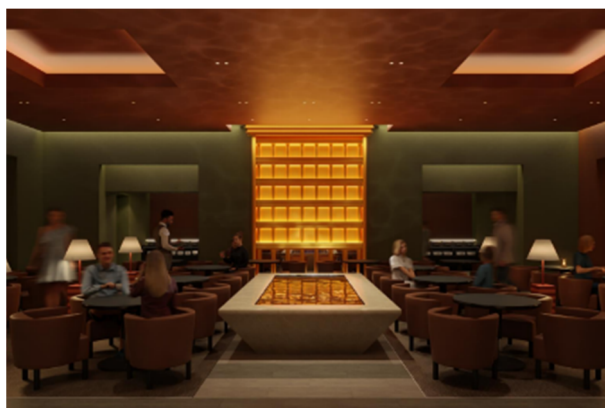

Major Features of the Re-Design Project

The original hotel logo design at the time of opening in 1989 has been revived.

The exterior design by Aldo Rossi has been partially restored while respecting the original design.

The basement floor which incorporated the needs and culture transmitted through the years has been reformed from a dance hall to an event space and it will be reborn as a large lounge with 130 seats.

The entrance that used to require climbing the stairs can now be approached directly from the first floor.

The entrance, which follows the original color scheme of 1989, is an image of a sacred boundary (“kekkaï,” a notion originating in Buddhism).

In addition to two former types of guest rooms, Superior Queen and Deluxe King, guest rooms with balconies have been introduced.

H O T E L
IL PALAZZO

Hotel Operator Details

Name	OneFive Hotels (Ichigo’s wholly-owned subsidiary)
Location	3-13-1 Haruyoshi, Chuo-ku, Fukuoka City
Representative	Minoru Ishihara, Representative Director & Chairman Takanobu Kitazaki, Representative Director & President
Main Businesses	Hotel operations, restaurant operations, related consulting services, outsourcing services, property management, asset management
No. Of Employees	427 (as of July 2023)
Website:	www.onefivehotels.co.jp

Inquiries (Japanese & English): Ichigo Communications at +81-3-3502-4800